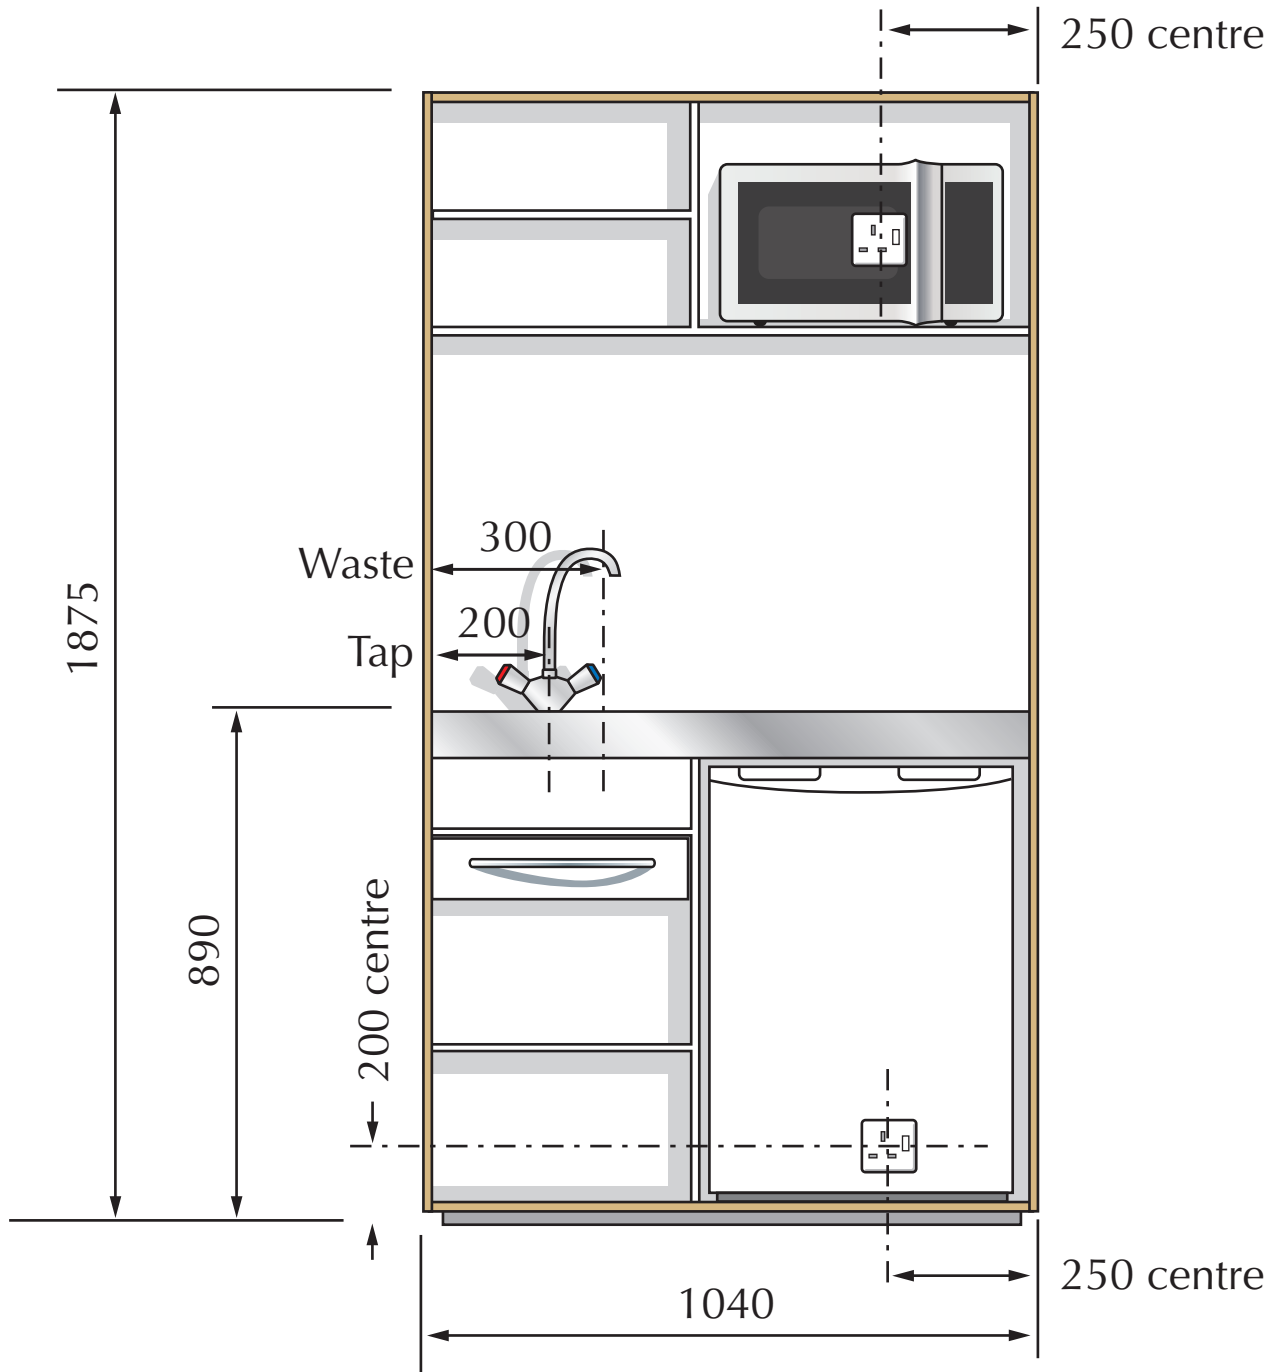

First Fix: AK

Electrical Consumption

All appliances fitted with 13amp plugs with 1.2 metre flex

<p>SINGLE SOCKET Refrigerator: 140W</p>	<p>SINGLE SOCKET Microwave with grill: 850W</p>
--	--

All dimensions in mm

The big name in small kitchens