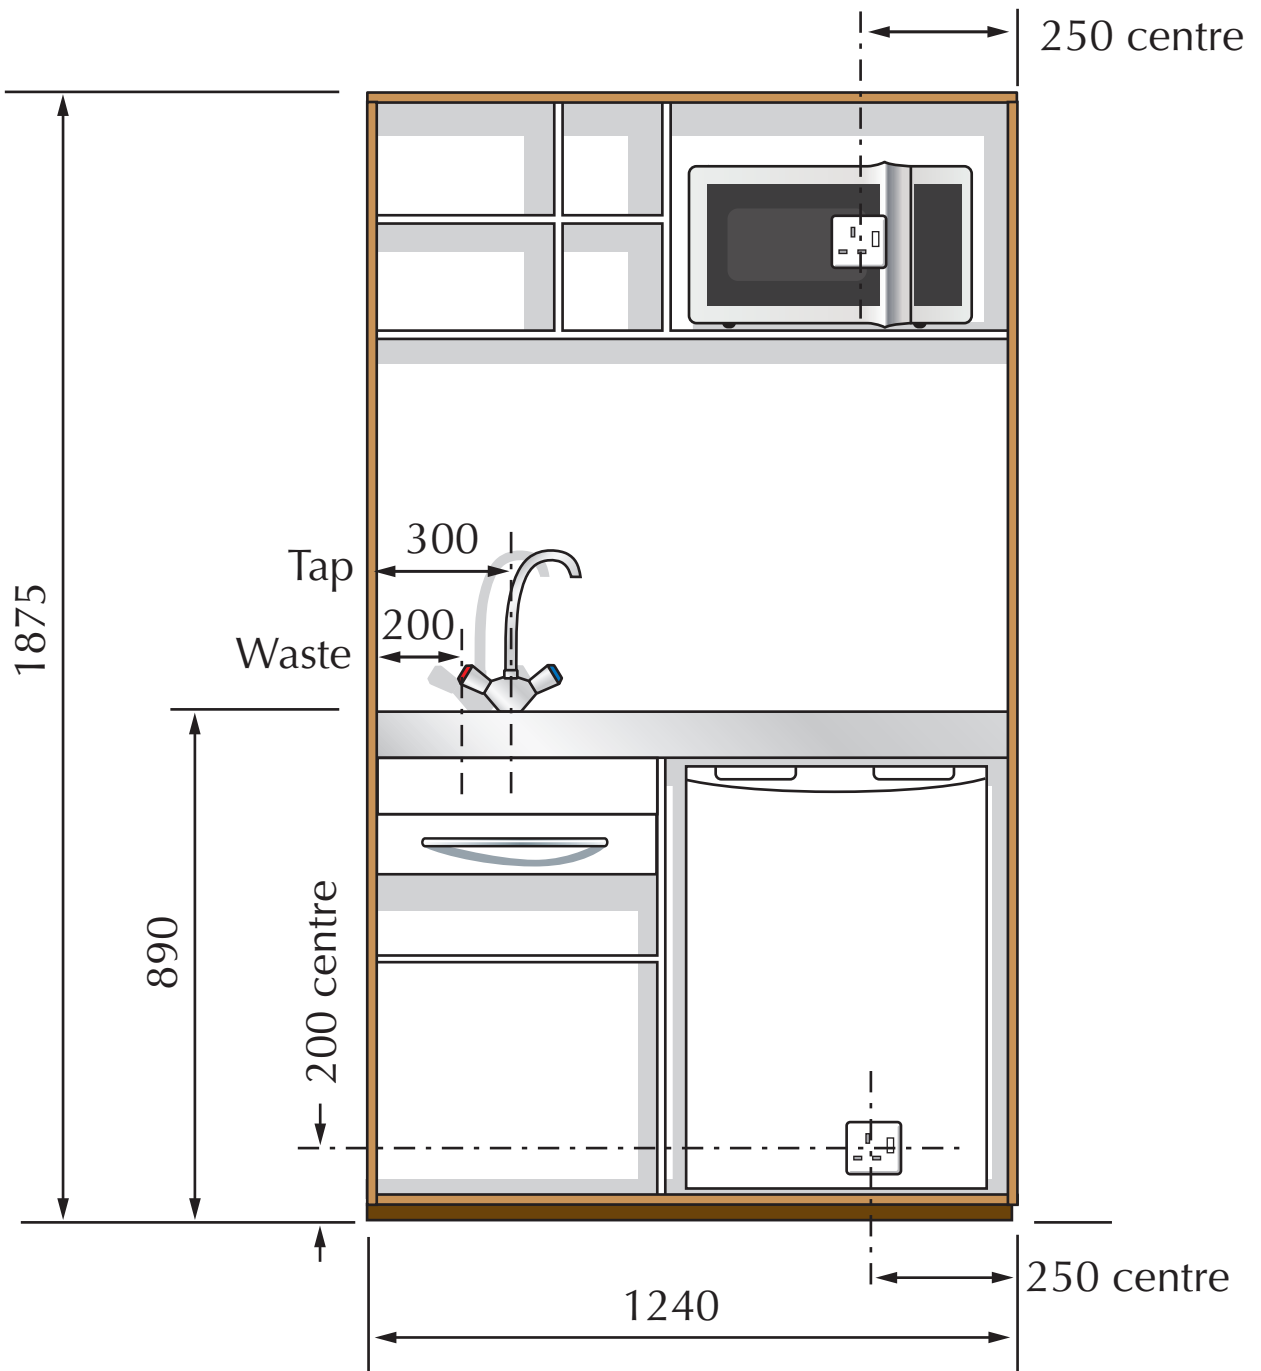

First Fix: PK

Electrical Consumption All appliances fitted with 13amp plugs with 1.2 metre flex

SINGLE SOCKET
Refrigerator: 140W

SINGLE SOCKET
Microwave with grill: 850W

All dimensions in mm

The big name in small Kitchens