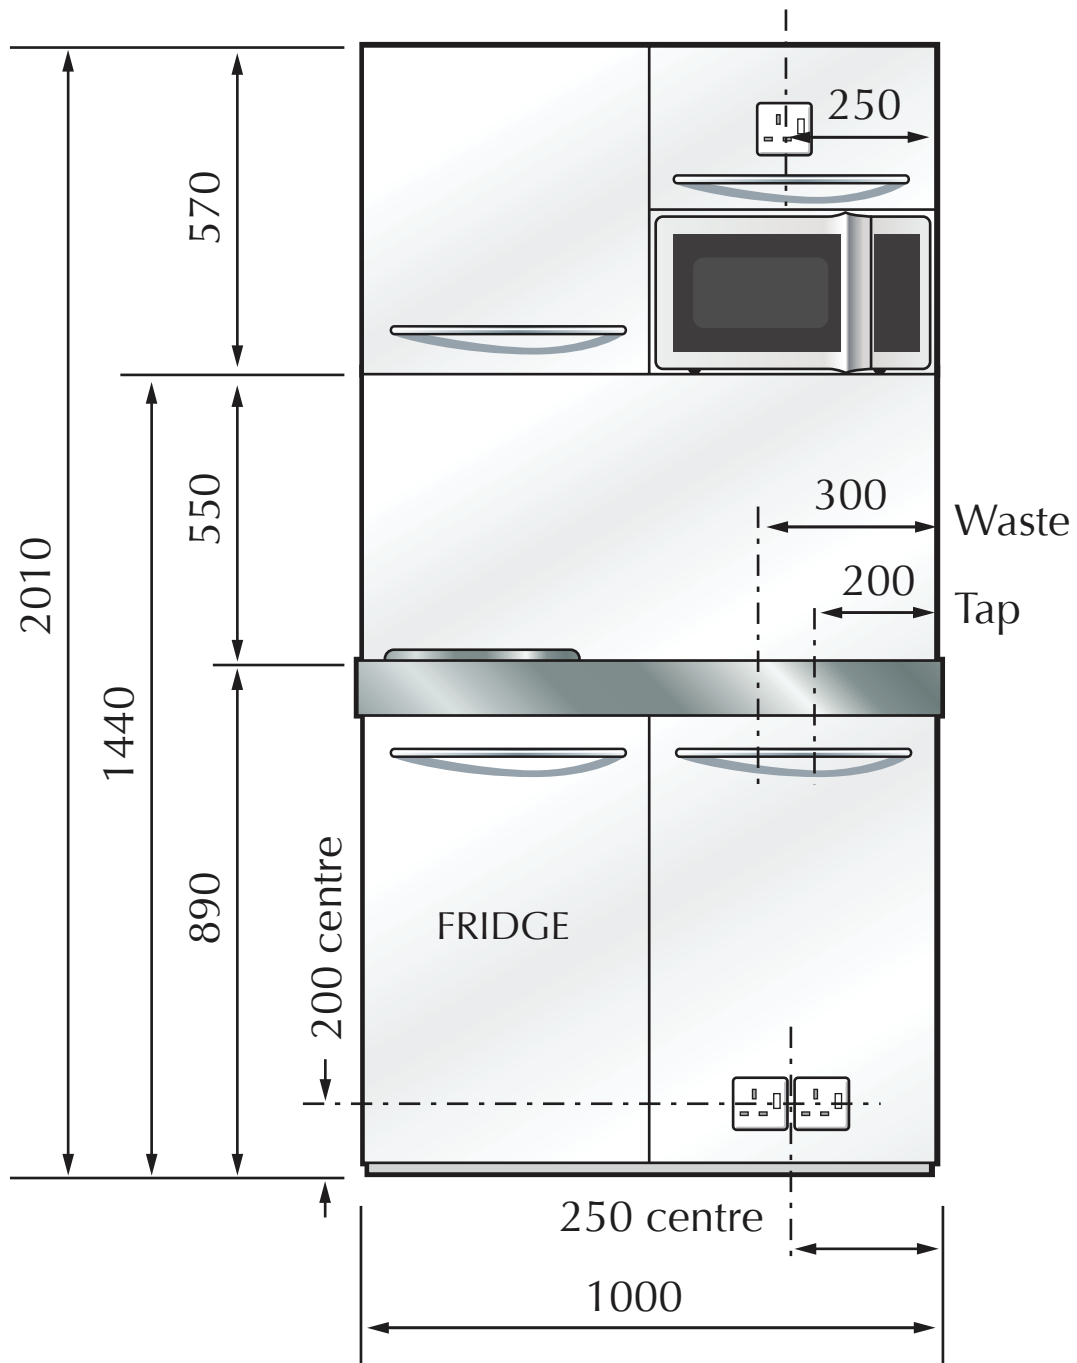

First Fix: K10/WM

Right hand bowl - as drawn
Left hand bowl - opposite

Electrical Consumption All appliances fitted with 13amp plugs with 1.2 metre flex

<p>SINGLE SOCKET Hotplates: 3kW</p>	<p>SINGLE SOCKET Refrigerator: 140W</p>	<p>SINGLE SOCKET Microwave with grill: 850kW</p>
--	--	---

All dimensions in mm

The big name in small kitchens