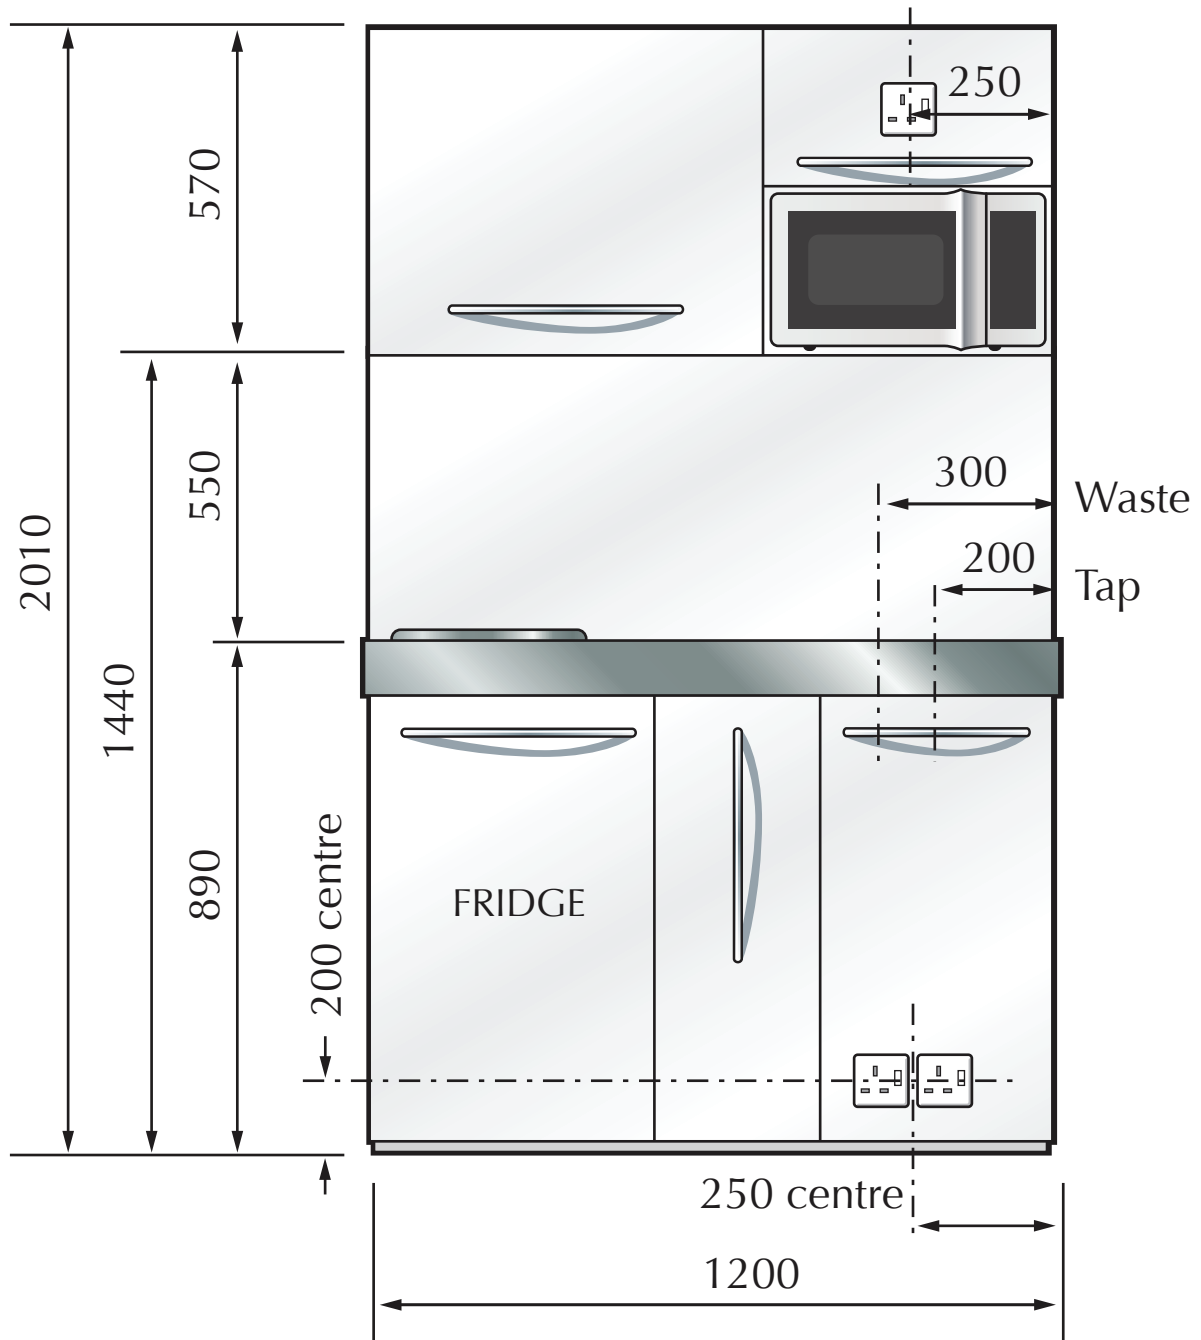

First Fix: K12/WM

Right hand bowl - as drawn
Left hand bowl - opposite

Electrical Consumption All appliances fitted with 13amp plugs with 1.2 metre flex

SINGLE SOCKET Hotplates: 3kW	SINGLE SOCKET Refrigerator: 140W	SINGLE SOCKET Microwave with grill: 850kW
--	--	---

All dimensions in mm

The big name in small kitchens