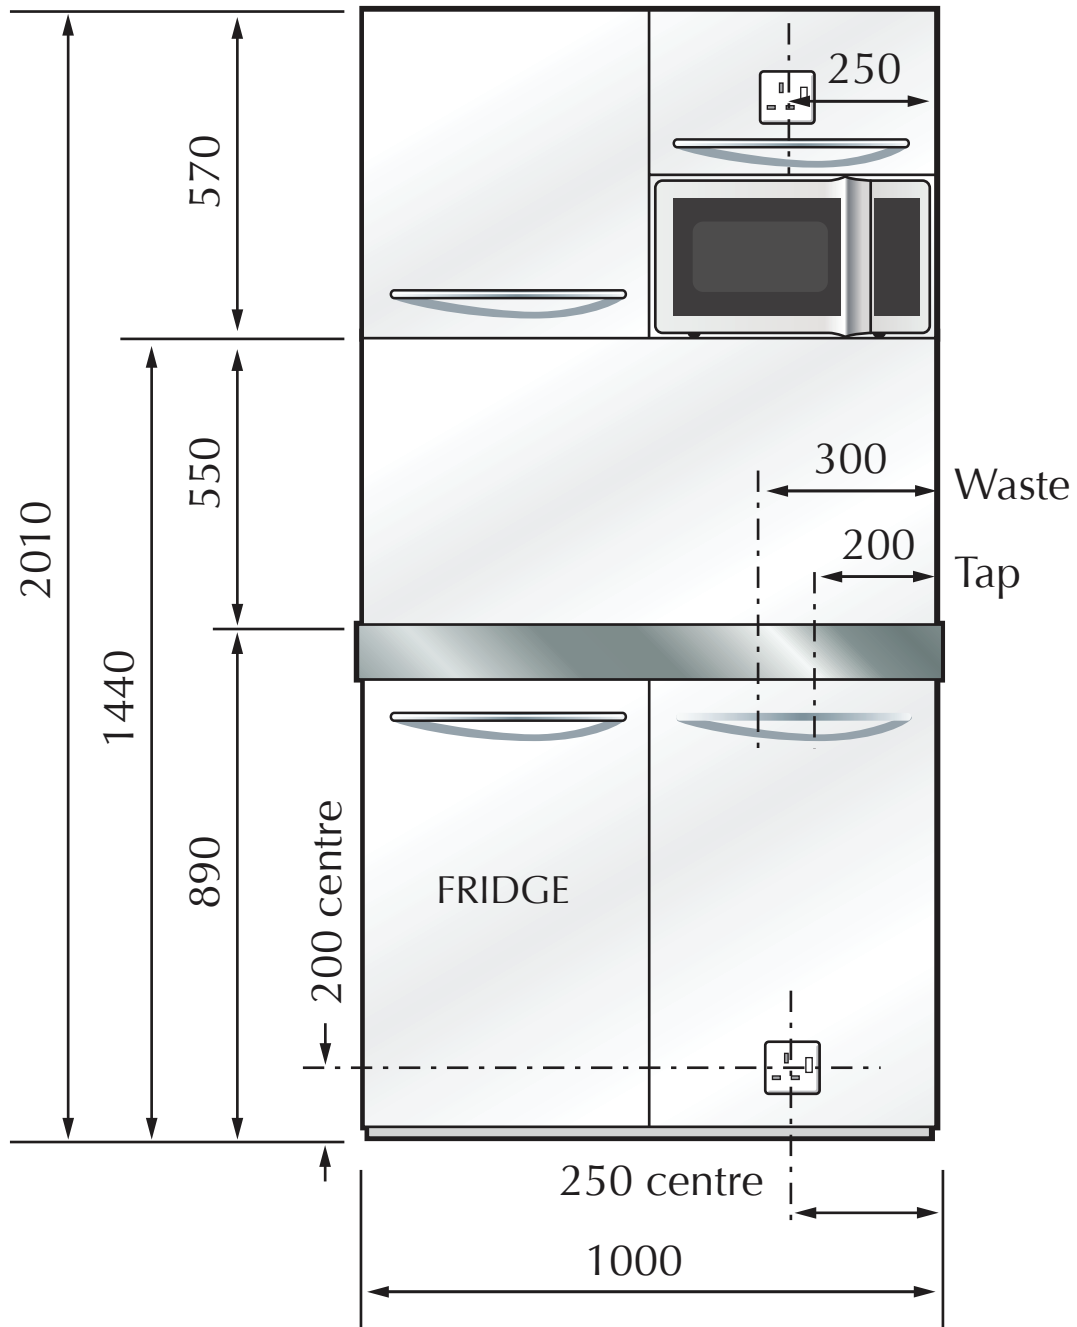

First Fix: T10/WM

Right hand bowl - as drawn
Left hand bowl - opposite

Electrical Consumption All appliances fitted with 13amp plugs with 1.2 metre flex

SINGLE SOCKET
Refrigerator: 140W

SINGLE SOCKET
Microwave with grill: 850kW

All dimensions in mm

The big name in small Kitchens