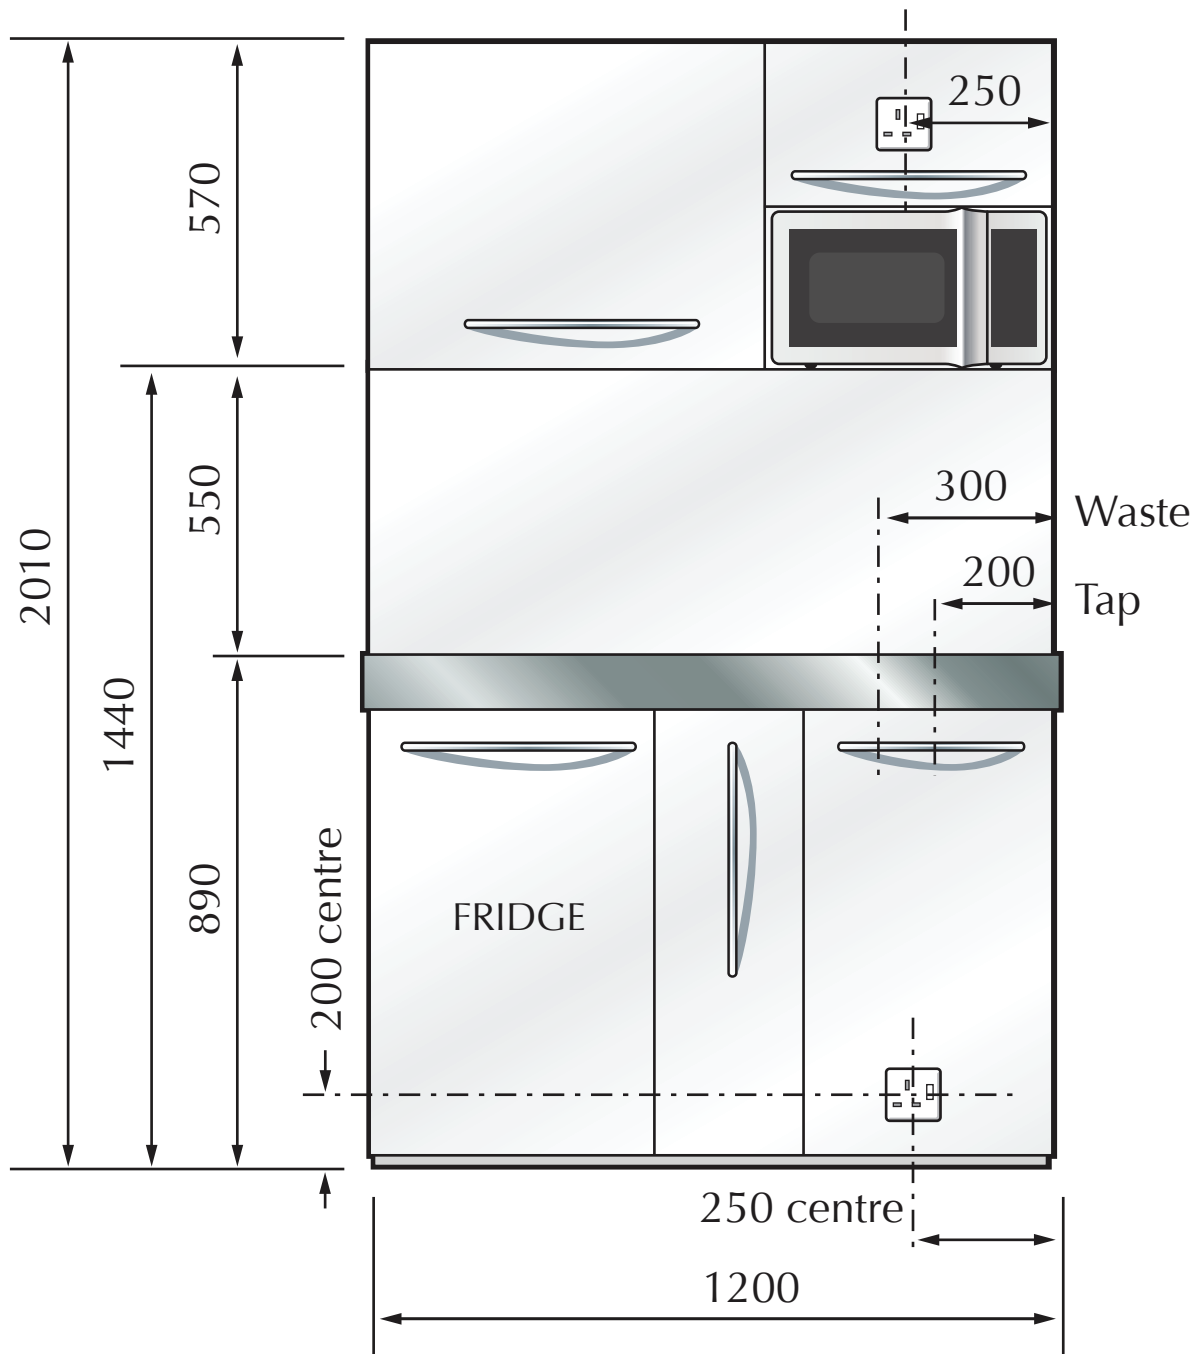

First Fix: T12/WM

Right hand bowl - as drawn
Left hand bowl - opposite

Electrical Consumption All appliances fitted with 13amp plugs with 1.2 metre flex

SINGLE SOCKET Refrigerator: 140W	SINGLE SOCKET Microwave with grill: 850kW
--	---

All dimensions in mm

The big name in small Kitchens