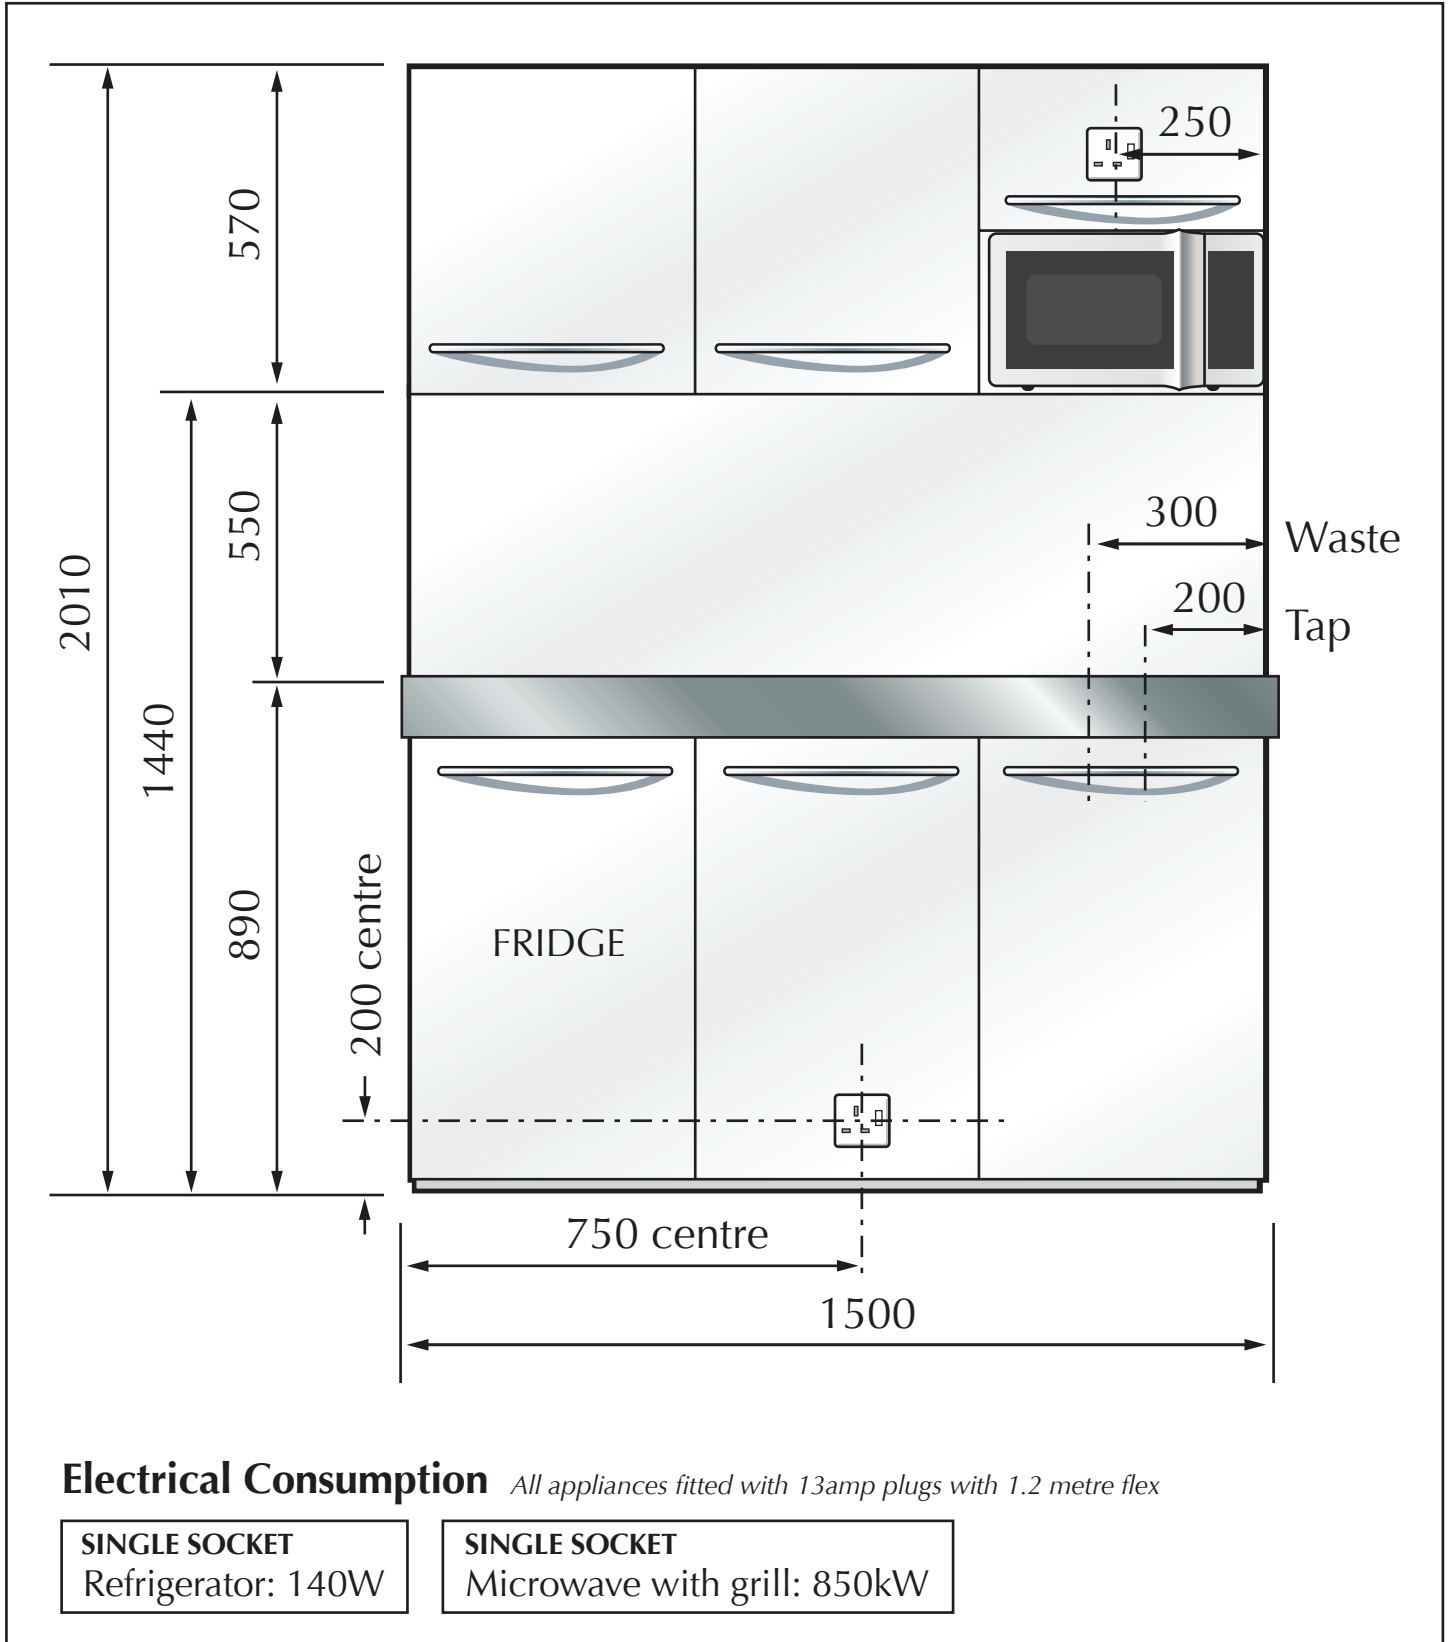

First Fix: T15/WM

Right hand bowl - as drawn
Left hand bowl - opposite

All dimensions in mm

The big name in small Kitchens

Space Savers (London) Limited, Communications House, 26 York Street, London W1U 6PZ United Kingdom